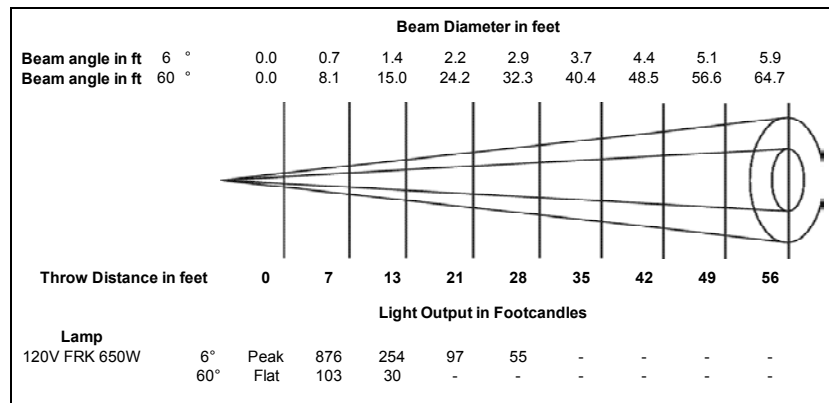

Approvals

ETL / cETL listed to UL Standard 1573.

CE.

Photometric data

Tests conducted using a standard FRK, 650W, 120V lamp.

Physical data

Weight: 7lb 4oz

Packed: 8lb

Carton Size: 16 1/2" x 8 6/8" x 7"

Cubic: 0.016

Color Frame Size: 4 7/8" x 4 7/8" square

Fixture with integrated safety bond supplied with: 1x color frame, 1x M12 nut & bolt set and instruction leaflet.

Selecon reserves the right to change the specifications without notice (October 2009).