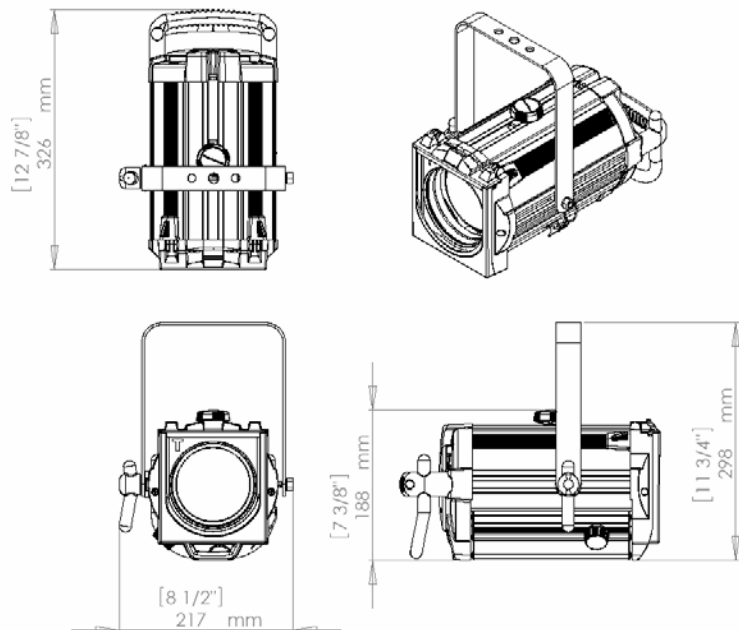

Approvals

ETL / cETL listed to UL Standard 1573.

CE.

Photometric data

Tests conducted using a standard FRK, 650W, 120V lamp.

Physical data

Weight: 7lb 4oz

Packed: 8lb

Carton Size: 16 1/2" x 8 6/8" x 7"

Cubic: 0.016

Color Frame Size: 4 7/8" x 4 7/8" square

Fixture with integrated safety bond supplied with: 1x color frame, 1x M12 nut & bolt set and instruction leaflet.

Selecon reserves the right to change the specifications without notice (October 2009).